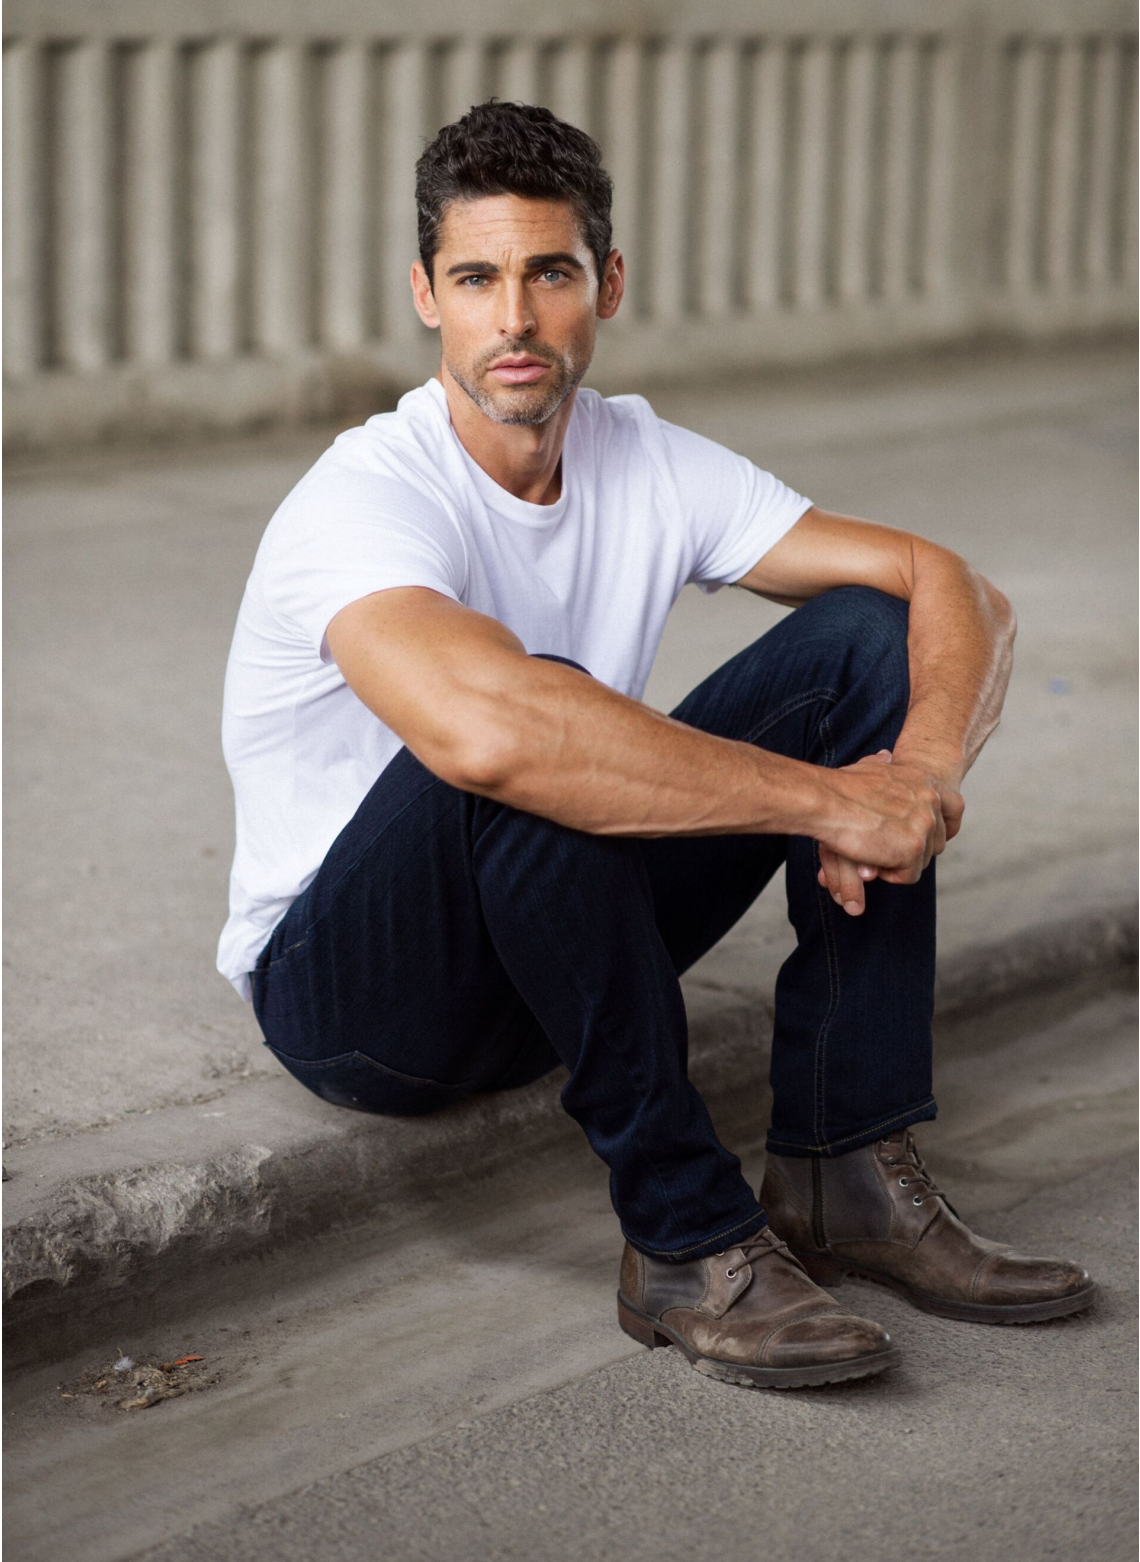

STEPHEN CANADA

height 6'1.5 · bust 34.5" · waist 33" · hips 33"
shoes size 46 EU/14 US/10 UK · hair greying · eyes blue